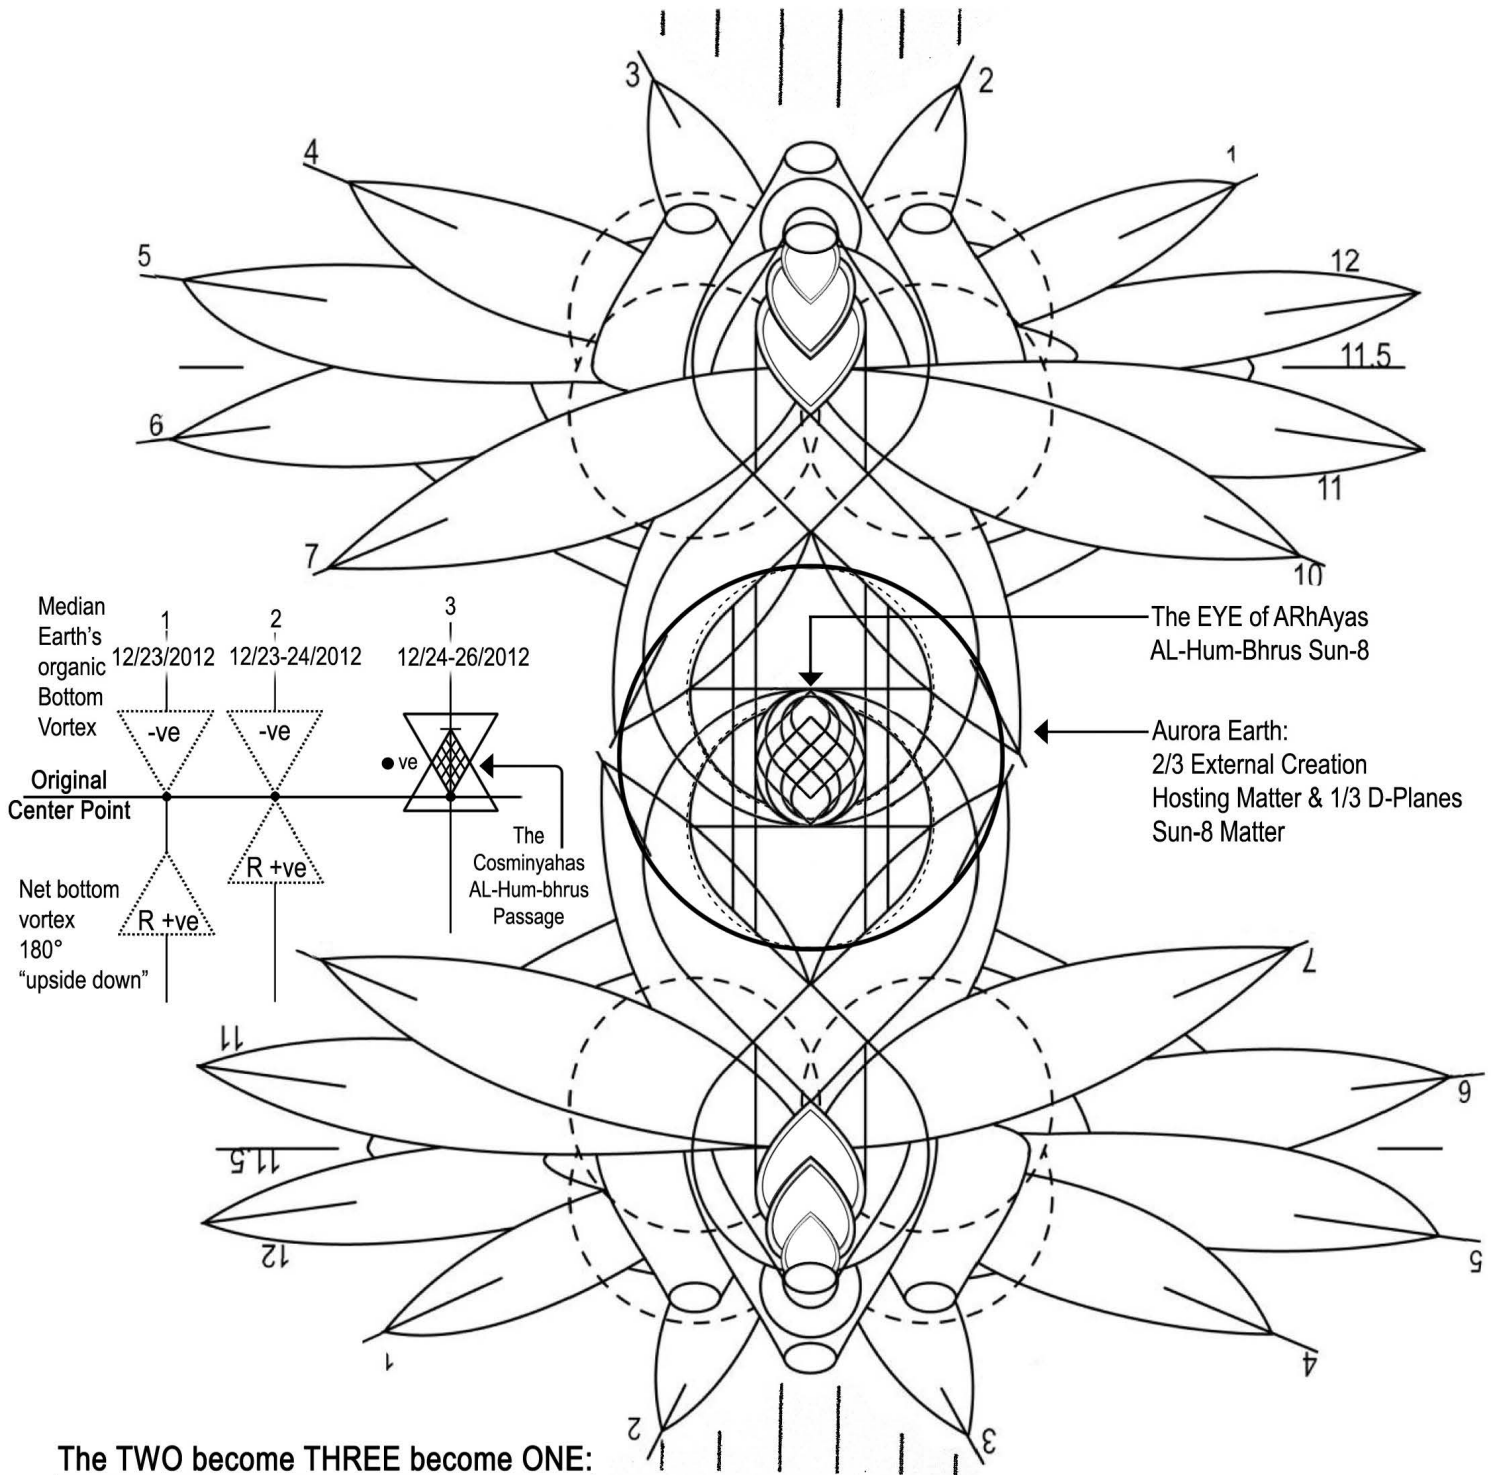

The Cosminyahas AL-Hum-Bhrus Passage and Aurora Ascension Earth

Earth Regains its Grace as an Ascension Planet via the AMCC-MCEO Fail-Safe Krystal River Host

(Initiation of DhA-yafication of NET Earth & Amenti Median Earth)

The TWO become THREE become ONE:

NET Earth's bottom Merkaba vortex "false south pole" & Median Earth's organic bottom Merkaba Vortex merge to the Sun-8 D-planes "Cosminyahas AL-Hum-Bhrus Passage". Opening of the Cosminyahas AL-Hum-Bhrus Passage merges the Plasma Bodies & Elemental Plasma & matter fields into ONE Elemental plasma matter field called AURORA ASCENSION EARTH.

The temporary Transharmonic D-planes plasma field & AL-Hum-Bhra Earth & the Elemental plasma & matter fields of NET and Median Earth partially transfigure, forming the 15-dimensional structure of Aurora Earth - a matter field composed of 2/3 external creation hosting matter. 1/3 D-planes Sun-8 plasma Aurora Earth comes into being 12/24-26/2012 and will sustain until approximately 2912; 900 years of the AMCC-MCEO failsafe Krystal River Host.